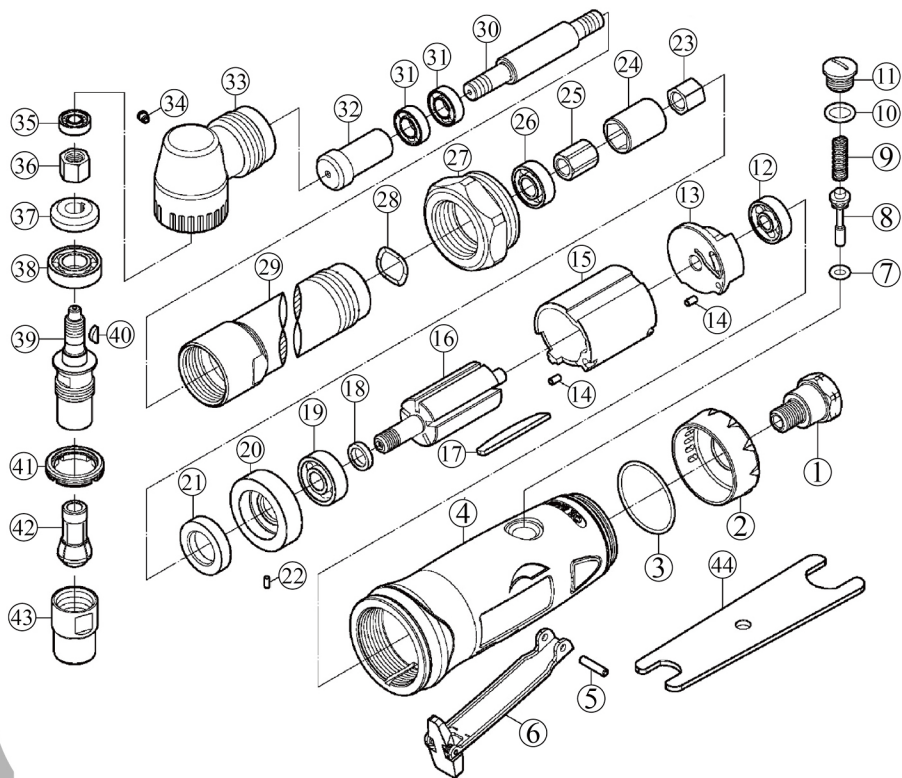

1/4" Air Die Grinder

Item No : QA-6205

● The consumable parts ▲ The replacement parts ★ The non-replacement parts

Part List QA-6205

	NO.	PART NO.	DESCRIPTION	QTY
★	1	QA-6205P01	Air Inlet	1
★	2	QA-6205P02	Exhaust Deflector	1
▲	3	QA-6205P03	O-Ring	1
★	4	QA-6205P04	Housing	1
★	5	QA-6205P05	Spring Pin	1
★	6	QA-6205P06	Trigger	1
●	7	QA-6205P07	O-Ring	1
★	8	QA-6205P08	Pin Valve Rod	1
★	9	QA-6205P09	Spring Pin	1
●	10	QA-6205P10	Ball Bearing	1
★	11	QA-6205P11	Screw	1
▲	12	QA-6205P12	Ball Bearing	1
★	13	QA-6205P13	Rear Plate	1
★	14	QA-6205T14	Spring Pin (2 pcs)	1 SET
★	15	QA-6205P15	Cylinder	1
★	16	QA-6205P16	Rotor	1
●	17	QA-6205T17	Blade (5 pcs)	1 SET
▲	18	QA-6205P18	Ball Bearing	1
▲	19	QA-6205P19	Ball Bearing	1
★	20	QA-6205P20	Front Plate	1
★	21	QA-6205P21	Washer	1
★	22	QA-6205P22	Pin	1
★	23	QA-6205P23	Lock Nut	1
★	24	QA-6205P24	Drive Bushing	1
★	25	QA-6205P25	Lock Nut	1
▲	26	QA-6205P26	Ball Bearing	1
★	27	QA-6205P27	Lock Nut	1
★	28	QA-6205P28	Wave Washer	1
★	29	QA-6205P29	Front Casing	1
★	30	QA-6205P30	Anvil	1

	NO.	PART NO.	DESCRIPTION	QTY
▲	31	QA-6205T31	Ball Bearing (2 pcs)	1 SET
★	32	QA-6205P32	Driving Gear Spindle	1
★	33	QA-6205P33	Angle Housing	1
★	34	QA-6205P34	Oil Drop	1
▲	35	QA-6205P35	Ball Bearing	1
★	36	QA-6205P36	Lock Nut	1
★	37	QA-6205P37	Bevel Gear	1
▲	38	QA-6205P38	Ball Bearing	1
★	39	QA-6205P39	Anvil	1
★	40	QA-6205P40	Key	1
★	41	QA-6205P41	Cylinder Set Screw	1
●	42	QA-6205P42A	Collet (6 mm)	1
▲	42	QA-6205P42B	Collet (1/4")	1
★	43	QA-6205P43	Lock Nut	1
★	44	QA-6205T44	Wrench (2 pcs)	1 SET