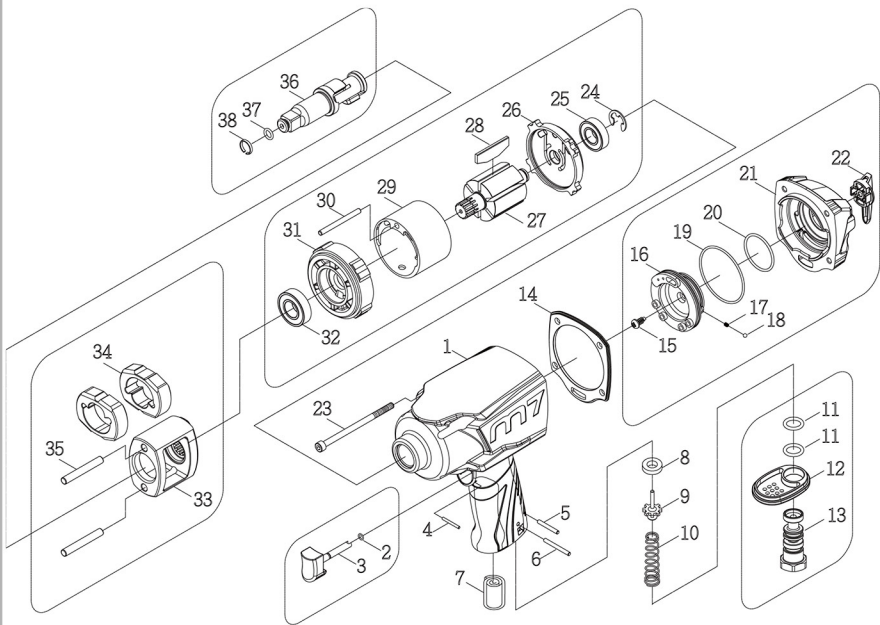

1/2" Air Impact Wrench

Item No : NC-4299Q

● The consumable parts ▲ The replacement parts ★ The non-replacement parts

Part List

Twin Hammer Type

NC-4299Q

No	Part No	Description	Q'ty
★	1	NC-4299QP01 Housing	1
★	2	NC-4299QP02 O-Ring	1
★	3	NC-4299QP03 Trigger	1
★	4	NC-4299QP04 Spring Pin	1
★	5	NC-4299QP05 Spring Pin	1
★	6	NC-4299QP06 Spring Pin	1
●	7	NC-4299QP07 Muffler Filter (2 pcs)	1 SET
●	8	NC-4299QP08 Oil Seal	1
★	9	NC-4299QP09 Pin Valve Rod	1
★	10	NC-4299QP10 Cone Spring	1
★	11	NC-4299QT11 O-Ring (2 pcs)	1 SET
★	12	NC-4299QP12 Exhaust Deflector	1
★	13	NC-4299QP13 Air Inlet	1
▲	14	NC-4299QP14 Packing	1
★	15	NC-4299QP15 Screw	1
★	16	NC-4299QP16 Reverse Lever	1
★	17	NC-4299QP17 Spring	1
★	18	NC-4299QP18 Steel Ball	1
▲	19	NC-4299QP19 O-Ring	1

No	Part No	Description	Q'ty
▲	20	NC-4299QP20 O-Ring	1
★	21	NC-4299QP21 Cover	1
★	22	NC-4299QP22 Reverse Lever	1
★	23	NC-4299QT23 Screw (4 pcs)	1 SET
★	24	NC-4299QP24 E-Ring	1
▲	25	NC-4299QP25 Ball Bearing	1
★	26	NC-4299QP26 Rear Plate	1
▲	27	NC-4299QP27 Rotor	1
●	28	NC-4299QT28 Blade (6 pcs)	1 SET
★	29	NC-4299QP29 Cylinder	1
★	30	NC-4299QP30 Pin	1
★	31	NC-4299QP31 Front Plate	1
▲	32	NC-4299QP32 Ball Bearing	1
▲	33	NC-4299QP33 Hammer Cage	1
●	34	NC-4299QT34 Hammer (2 pcs)	1 SET
▲	35	NC-4299QT35 Hammer Pin (2 pcs)	1 SET
●	36	NC-4299QP36 Anvil	1
●	37	NC-4299QP37 O-Ring	1
●	38	NC-4299QP38 Anvil Collar	1
●		NC-4299QT36 Anvil Assy (36.37.38)	1 SET