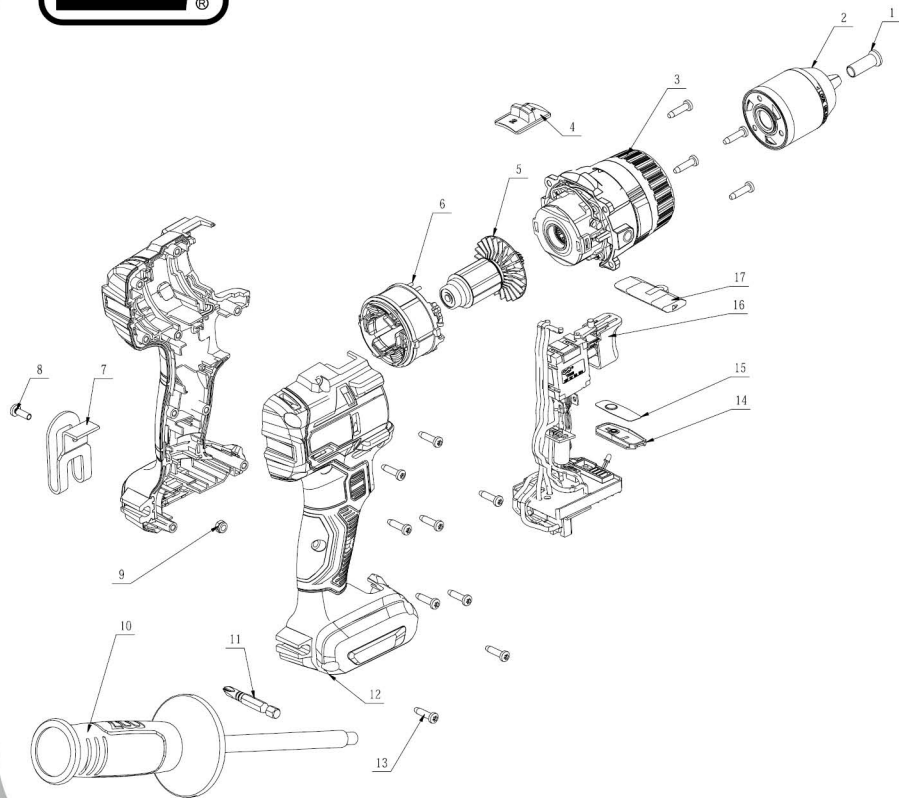

**Cordless Hammer Drill**  
Item No : DH-101

# Part List DH-101

NO.	INDEX NO.	DESCRIPTION	Q'TY
1	DH-101P01	Screw	1
2	DH-101P02	Chuck	1
3	DH-101P03	Gear Case Assembly	1
4	DH-101P04	Speed Change Button	1
5	DH-101P05	Motor & Gear ASSY	1
6	DH-101P06	Stator	1
7	DH-101P07	Hook	1
8	DH-101P08	Screw	1
9	DH-101P09	Nut	1
10	DH-101P10	Auxiliary Handle	1
11	DH-101P11	Screw Bit	1
12	DH-101P12	L R Housing With Nut Set ( 9.12 )	1 SET
13	DH-101P13	Hexagon Lobular Screw ( 13PCS )	1 SET
14	DH-101P14	Switch Button Cover With Label ( 14.15 )	1 SET
15	DH-101P15	Indicator Label	1
16	DH-101P16	Electric Assembly	1
17	DH-101P17	F/R Button	1