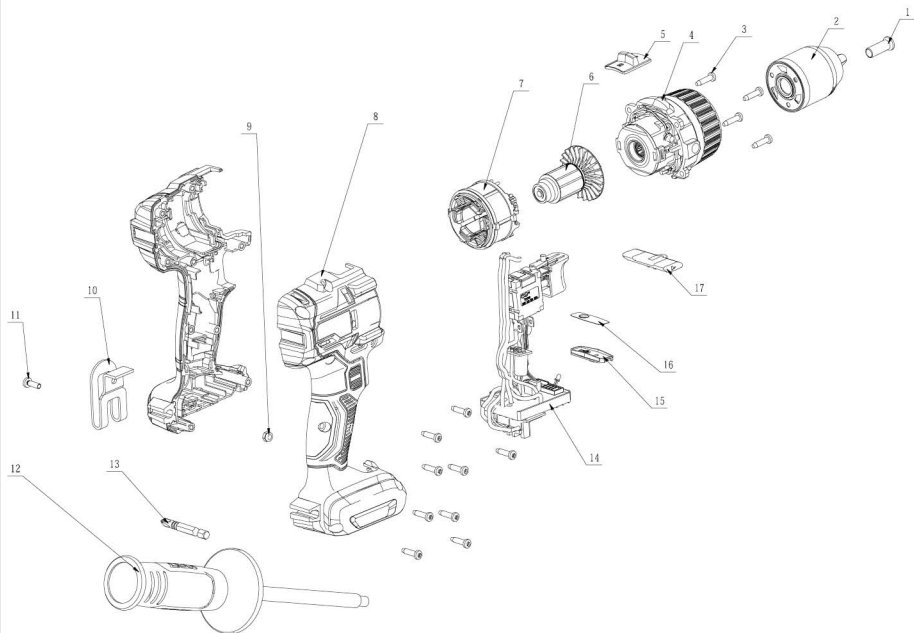

**Cordless Drill**  
Item No : DD-101

# Part List DD-101

NO.	INDEX NO.	DESCRIPTION	Q'TY
1	DD-101P01	Screw	1
2	DD-101P02	Chuck	1
3	DD-101P03	Hexagon Lobular Screw ( 13PCS )	1 SET
4	DD-101P04	Gear Case ASSY	1
5	DD-101P05	Speed Change Button	1
6	DD-101P06	Motor & Gear ASSY	1
7	DD-101P07	Stator	1
8	DD-101P08	L R Housing Set ( 8.9 )	1 SET
9	DD-101P09	Nut	1
10	DD-101P10	Hook	1
11	DD-101P11	Screw	1
12	DD-101P12	Auxiliary Handle	1
13	DD-101P13	Screw Bit	1
14	DD-101P14	Electric Assembly	1
15	DD-101P15	Switch Button Cover With Label ( 15.16 )	1 SET
16	DD-101P16	Indicator Label	1
17	DD-101P17	F/R Button	1